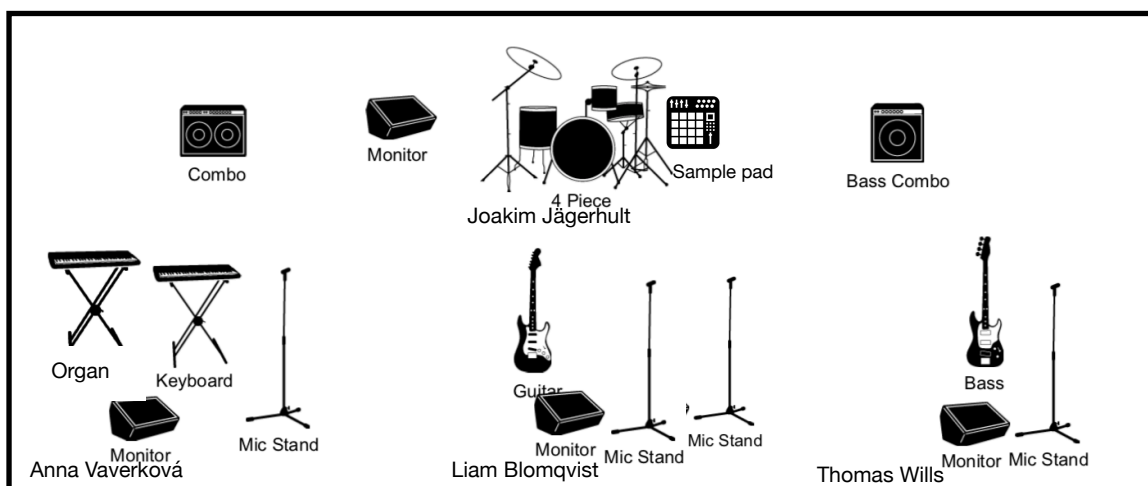

Stage plot

Input list

| | | | |
|---|-------------------------|----|----------------------|
| 1 | Snare | 9 | Bass |
| 2 | Hi Hat | 10 | Vox SR |
| 3 | Hi Tom | 11 | Vox SC |
| 4 | Floor Tom | 12 | Vox SC 2 |
| 5 | Kick | 13 | Vox SL |
| 6 | Stage Piano (Stereo DI) | 14 | Organ (Mono DI) |
| 7 | Stage Piano (Stereo DI) | 15 | Sample Pad (Mono DI) |
| 8 | Electric Guitar | 16 | |

Joakim Jägerhult (Drums)

- Full kit - Preferred brand: **Gretsch**
(Or any vintage kit (20-24" BD, 12-13" HT, 16" FT, Snare))
- Coated heads are preferred
- 2x Cymbal stands
- 1x Hi hat stand
- Height adjustable drum stool